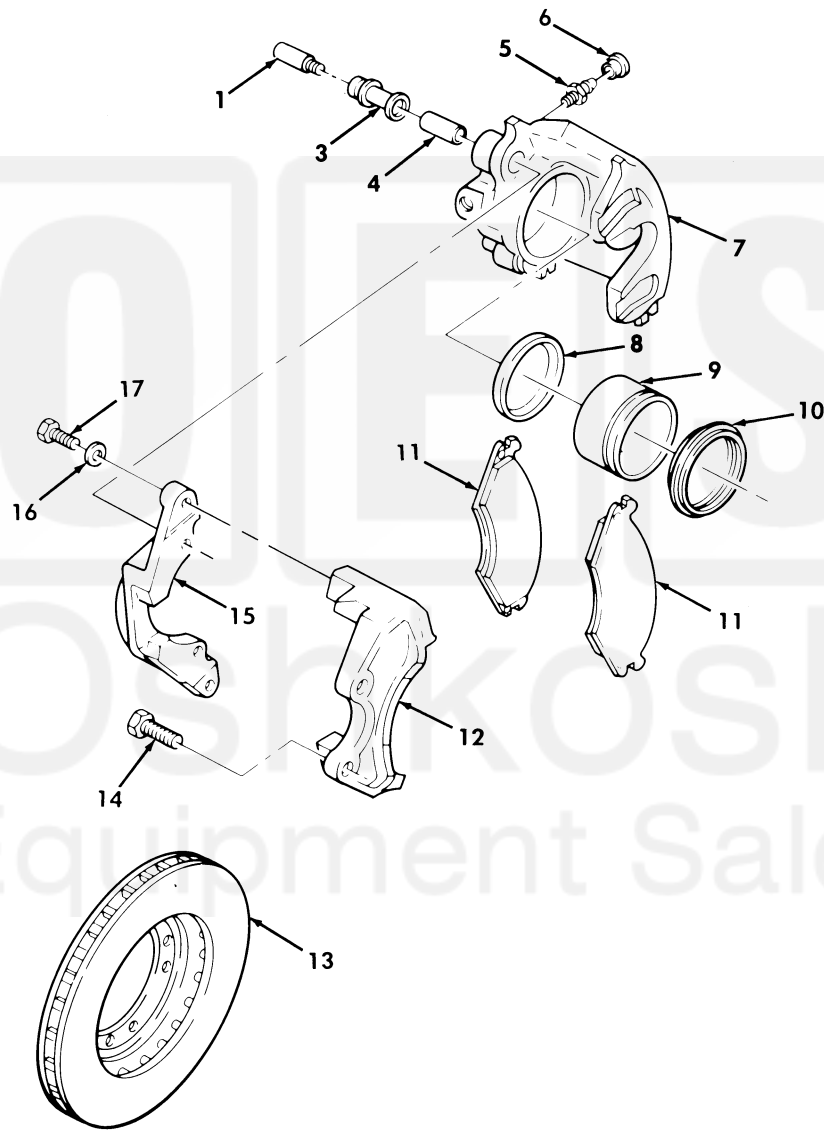

Section II.

TM 9-2320-280-24P-1

2 —

3 thru 10

Figure 158. Service Brake Caliper Assembly and Rotor.

SECTION II		TM9-2320-280-24P				
(1)	(2)	(3)	(4)	(5)	(6)	(7)
ITEM NO	SMR CODE	NSN	CAGEC	PART NUMBER	DESCRIPTION AND USABLE ON CODES(UOC)	QTY
GROUP 1202 SERVICE BRAKES						
FIG. 158 SERVICE BRAKE CALIPER ASSEMBLY AND ROTOR						
1	PAOZZ	5305011858657	34281	099912-01	SETSCREW.....	4
2	PAOFF	2530012076256	34281	103700-02	HOUSING ASSEMBLY,CA REAR,R.H.,USBL EFF 1 THRU 44824..... UOC:H11,H13,H14,H17,H18,H24,H25,H26, H27,MMM	1
2	PAOFF	2530012042583	34281	103700-01	BRAKE,SINGLE DISK REAR,L.H.,USBL EFF 1 THRU 44824..... UOC:H11,H13,H14,H17,H18,H24,H25,H26, H27,MMM	1
2	PAOFF	2530012076256	34281	103700-02	HOUSING ASSEMBLY,CA FRONT,L.H..... UOC:AVY,A11,A13,A14,A15,A20,A24,A25, A26,A27,B16,B17,B18,HVY,H11,H13,H14, H15,H16,H17,H18,H20,H21,H24,H25,H26, H27,H28,MMM	1
2	PAOFF	2530012042583	34281	103700-01	BRAKE,SINGLE DISK FRONT,R.H..... UOC:AVY,A11,A13,A14,A15,A20,A24,A25, A26,A27,B16,B17,B18,HVY,H11,H13,H14, H15,H16,H17,H18,H20,H21,H24,H25,H26, H27,H28,MMM	1
2	PAOFF		34281	103700-09	HOUSING ASSEMBLY,CA FRONT,R.H..... UOC:BVY,B15,B20,B24,B25,C17,NNN	1
2	PAOFF		34281	103700-10	HOUSING ASSEMBLY,CA FRONT,L.H..... UOC:BVY,B15,B20,B24,B25,C17,NNN	1
3	PAOZZ	5365011867233	34281	108037-01	.BUSHING,NONMETALLIC.....	2
4	PAOZZ	3120011867181	34281	108039-01	.BEARING,SLEEVE.....	2
5	PAOZZ	2530003401405	34623	5578802	.BLEEDER VALVE,HYDRA.....	1
6	PAOZZ	5340011861817	34623	5597172	.CAP-PLUG,PROTECTIVE.....	1
7	XAFZZ		34281	103706-05	.HOUSING,CALIPER REAR,L.H.,USBL EFF 1 THRU 44824..... UOC:H11,H13,H14,H17,H18,H24,H25,H26, H27,MMM	1
7	XAFZZ		34281	103706-06	.HOUSING,CALIPER REAR,R.H.,USBL EFF 1 THRU 44824..... UOC:H11,H13,H14,H17,H18,H24,H25,H26, H27,MMM	1
7	XAFZZ		34281	103706-06	.HOUSING,CALIPER FRONT,L.H..... UOC:AVY,A11,A13,A14,A15,A20,A24,A25, A26,A27,B16,B17,B18,HVY,H11,H13,H14, H15,H16,H17,H18,H20,H21,H24,H25,H26, H27,H28,MMM	1
7	XAFZZ		34281	103706-05	.HOUSING,CALIPER FRONT,R.H..... UOC:AVY,A11,A13,A14,A15,A20,A24,A25, A26,A27,B16,B17,B18,HVY,H11,H13,H14, H15,H16,H17,H18,H20,H21,H24,H25,H26, H27,H28,MMM	1
7	XAFZZ		34281	103706-07	.HOUSING,CALIPER FRONT,R.H..... UOC:BVY,B15,B20,B24,B25,C17,NNN	1
7	XAFZZ		34281	103706-08	.HOUSING,CALIPER FRONT,L.H.....	1